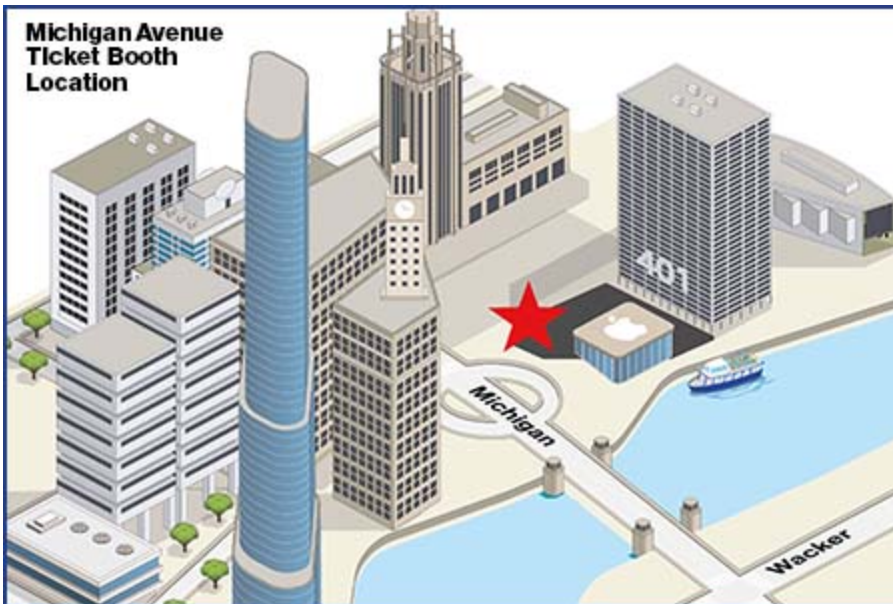

**Spanish Architecture River Tour Michigan Ave.**

SHORELINE SIGHTSEEING • Chicago, Illinois • 312.222.9328

info@shorelinesightseeing.com

**THIS IS YOUR TICKET - PLEASE BRING WHEN BOARDING**

<b>Ticket No</b> PLU SLS10102087	<b>Price</b> <b>\$0.00</b>	<b>Price</b> <b>This will serve as your boarding pass</b>
<p align="center"><b>ONLY VALID FOR THE FOLLOWING</b></p> <p><b>Spanish Architecture River Tour Michigan Ave.</b></p> <p><b>Spanish Archy MA Comp Off</b></p> <p><b>Date: 10/09/25, 1:00 PM</b></p> <p><b>Sale de 401 N. Michigan Ave</b></p> <p><b>Guest Name:</b></p> <p>Confirmation # 1352524      Transaction Date/Time: 09/09/25, 12:23 PM</p>		<p>Boarding starts 15 minutes prior to your departure time</p> <p>Enjoy your cruise!</p> <p align="center"><b>A MA</b></p> <p>Cancelled cruise will result in a refund</p>

**For any ticket changes, please call 312-222-9328 ext. 1**

Our cruises depart from our docks on the Chicago River at the NE corner of Historic Michigan Ave. (Dusable) Bridge. Located alongside Chicago's Honored Pioneer Court at 401 N. Michigan Ave.

**Dock address is 401 N. Michigan Ave. Chicago IL 60611**

5001150000186

**Spanish Architecture River Tour Michigan Ave.**

SHORELINE SIGHTSEEING • Chicago, Illinois • 312.222.9328

info@shorelinesightseeing.com

For any ticket changes, please call 312-222-9328 ext. 1

Our cruises depart from our docks on the Chicago River at the NE corner of Historic Michigan Ave. (Dusable) Bridge. Located alongside Chicago's Honored Pioneer Court at 401 N. Michigan Ave.