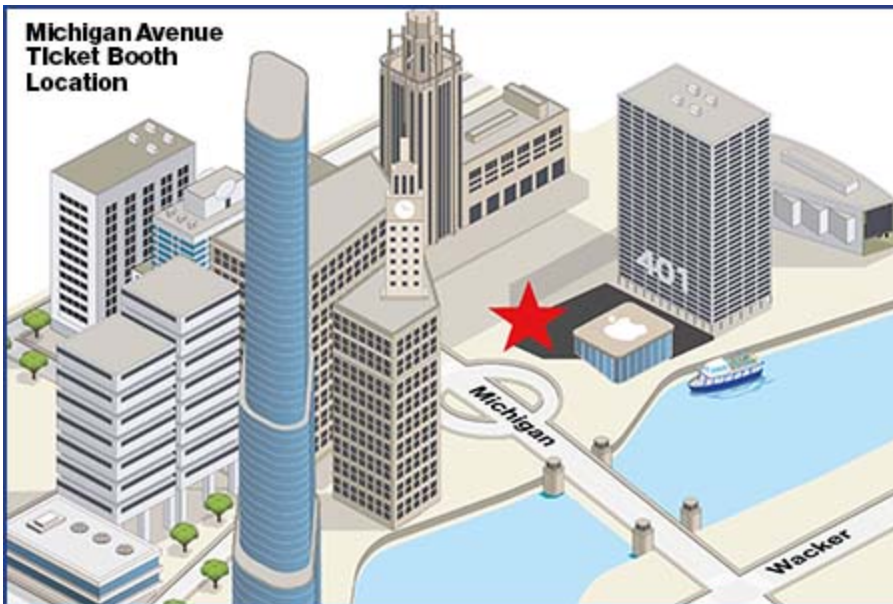

Dock address is 401 N. Michigan Ave. Chicago IL 60611

50011150000187