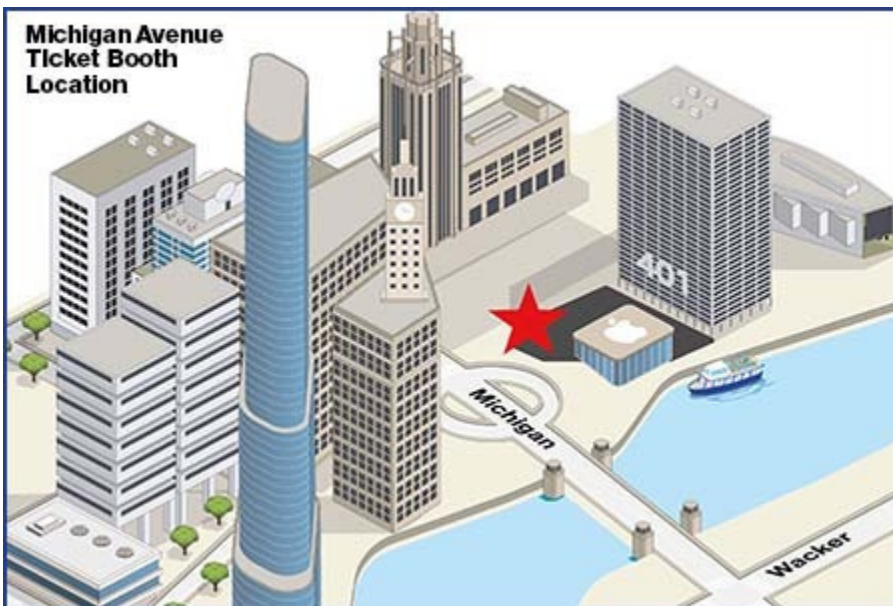

Spanish Architecture River Tour Michigan Ave.

SHORELINE SIGHTSEEING • Chicago, Illinois • 312.222.9328

info@shorelinesightseeing.com

THIS IS YOUR TICKET - PLEASE BRING WHEN BOARDING

<p>Ticket No PLU SLS10102085</p>	<p><i>This will serve as your boarding pass</i></p>
<p>ONLY VALID FOR THE FOLLOWING Spanish Architecture River Tour Michigan Ave. Group Spanish Archy MA AD Off Date: 10/09/25, 1:00 PM Sale de 401 N. Michigan Ave Guest Name: Confirmation # 1352524 Transaction Date/Time: 09/06/25, 12:43 PM</p>	<p>Boarding starts 15 minutes prior to your departure time <i>Enjoy your cruise!</i></p> <p>A MA</p> <p>Cancelled cruise will result in a refund</p>

For any ticket changes, please call 312-222-9328 ext. 1

Our cruises depart from our docks on the Chicago River at the NE corner of Historic Michigan Ave. (Dusable) Bridge. Located alongside Chicago's Honored Pioneer Court at 401 N. Michigan Ave.

Dock address is 401 N. Michigan Ave. Chicago IL 60611

50011150000160